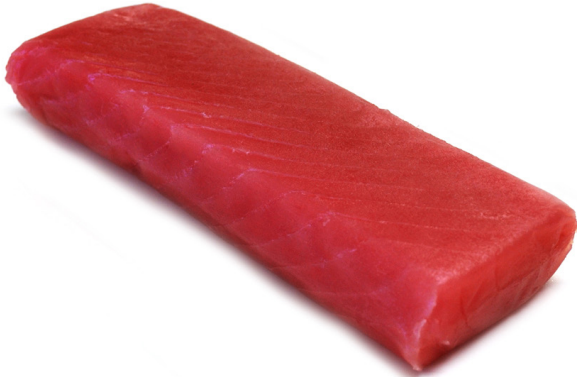

* The % Daily Value (DV) tells you how much a nutrient in a serving of food contributes to a daily diet. 2,000 calories a day is used for general nutrition advice.

SPECIFICATIONS:

Item Number:	7102	7101	7109	7107
Size:	AAA Regular	AAA Wide	AAA Abura Regular	AAA Abura Wide
Piece / Box:	approx. 11pc / 11 lb x 2 box	approx. 8pc / 11 lb x 2 box	approx. 11pc / 11 lb x 2 box	approx. 8pc / 11 lb x 2 box
Piece / Case:	approx. 22pc / case	approx. 16pc / case	approx. 22pc / case	approx. 16pc / case
Net WT / Case:	22.0 lbs	22.0 lbs	22.0 lbs	22.0 lbs
Gross WT / Case:	25.5 lbs	25.5 lbs	25.5 lbs	25.5 lbs
Case Dimensions:	20.5" x 13.5" x 6.0"	20.5" x 13.5" x 6.0"	20.5" x 13.5" x 6.0"	20.5" x 13.5" x 6.0"
Case Cube:	0.96ft ³	0.96ft ³	0.96ft ³	0.96ft ³
TI X HI:	6x11	6x11	6x11	6x11
Case / Pallet:	66 Case / Pallet	66 Case / Pallet	66 Case / Pallet	66 Case / Pallet

UPC:

GTIN:

SASHIMI GRADE SEAFOOD & AUTHENTIC JAPANESE APPETIZERS

Crane Bay® Sashimi Grade Yellowfin Tuna Saku:

Crane Bay® Sashimi Grade Yellowfin Tuna Saku Inner Bag:

Crane Bay® Sashimi Grade Yellowfin Tuna Saku Master Carton:

SASHIMI GRADE SEAFOOD & AUTHENTIC JAPANESE APPETIZERS